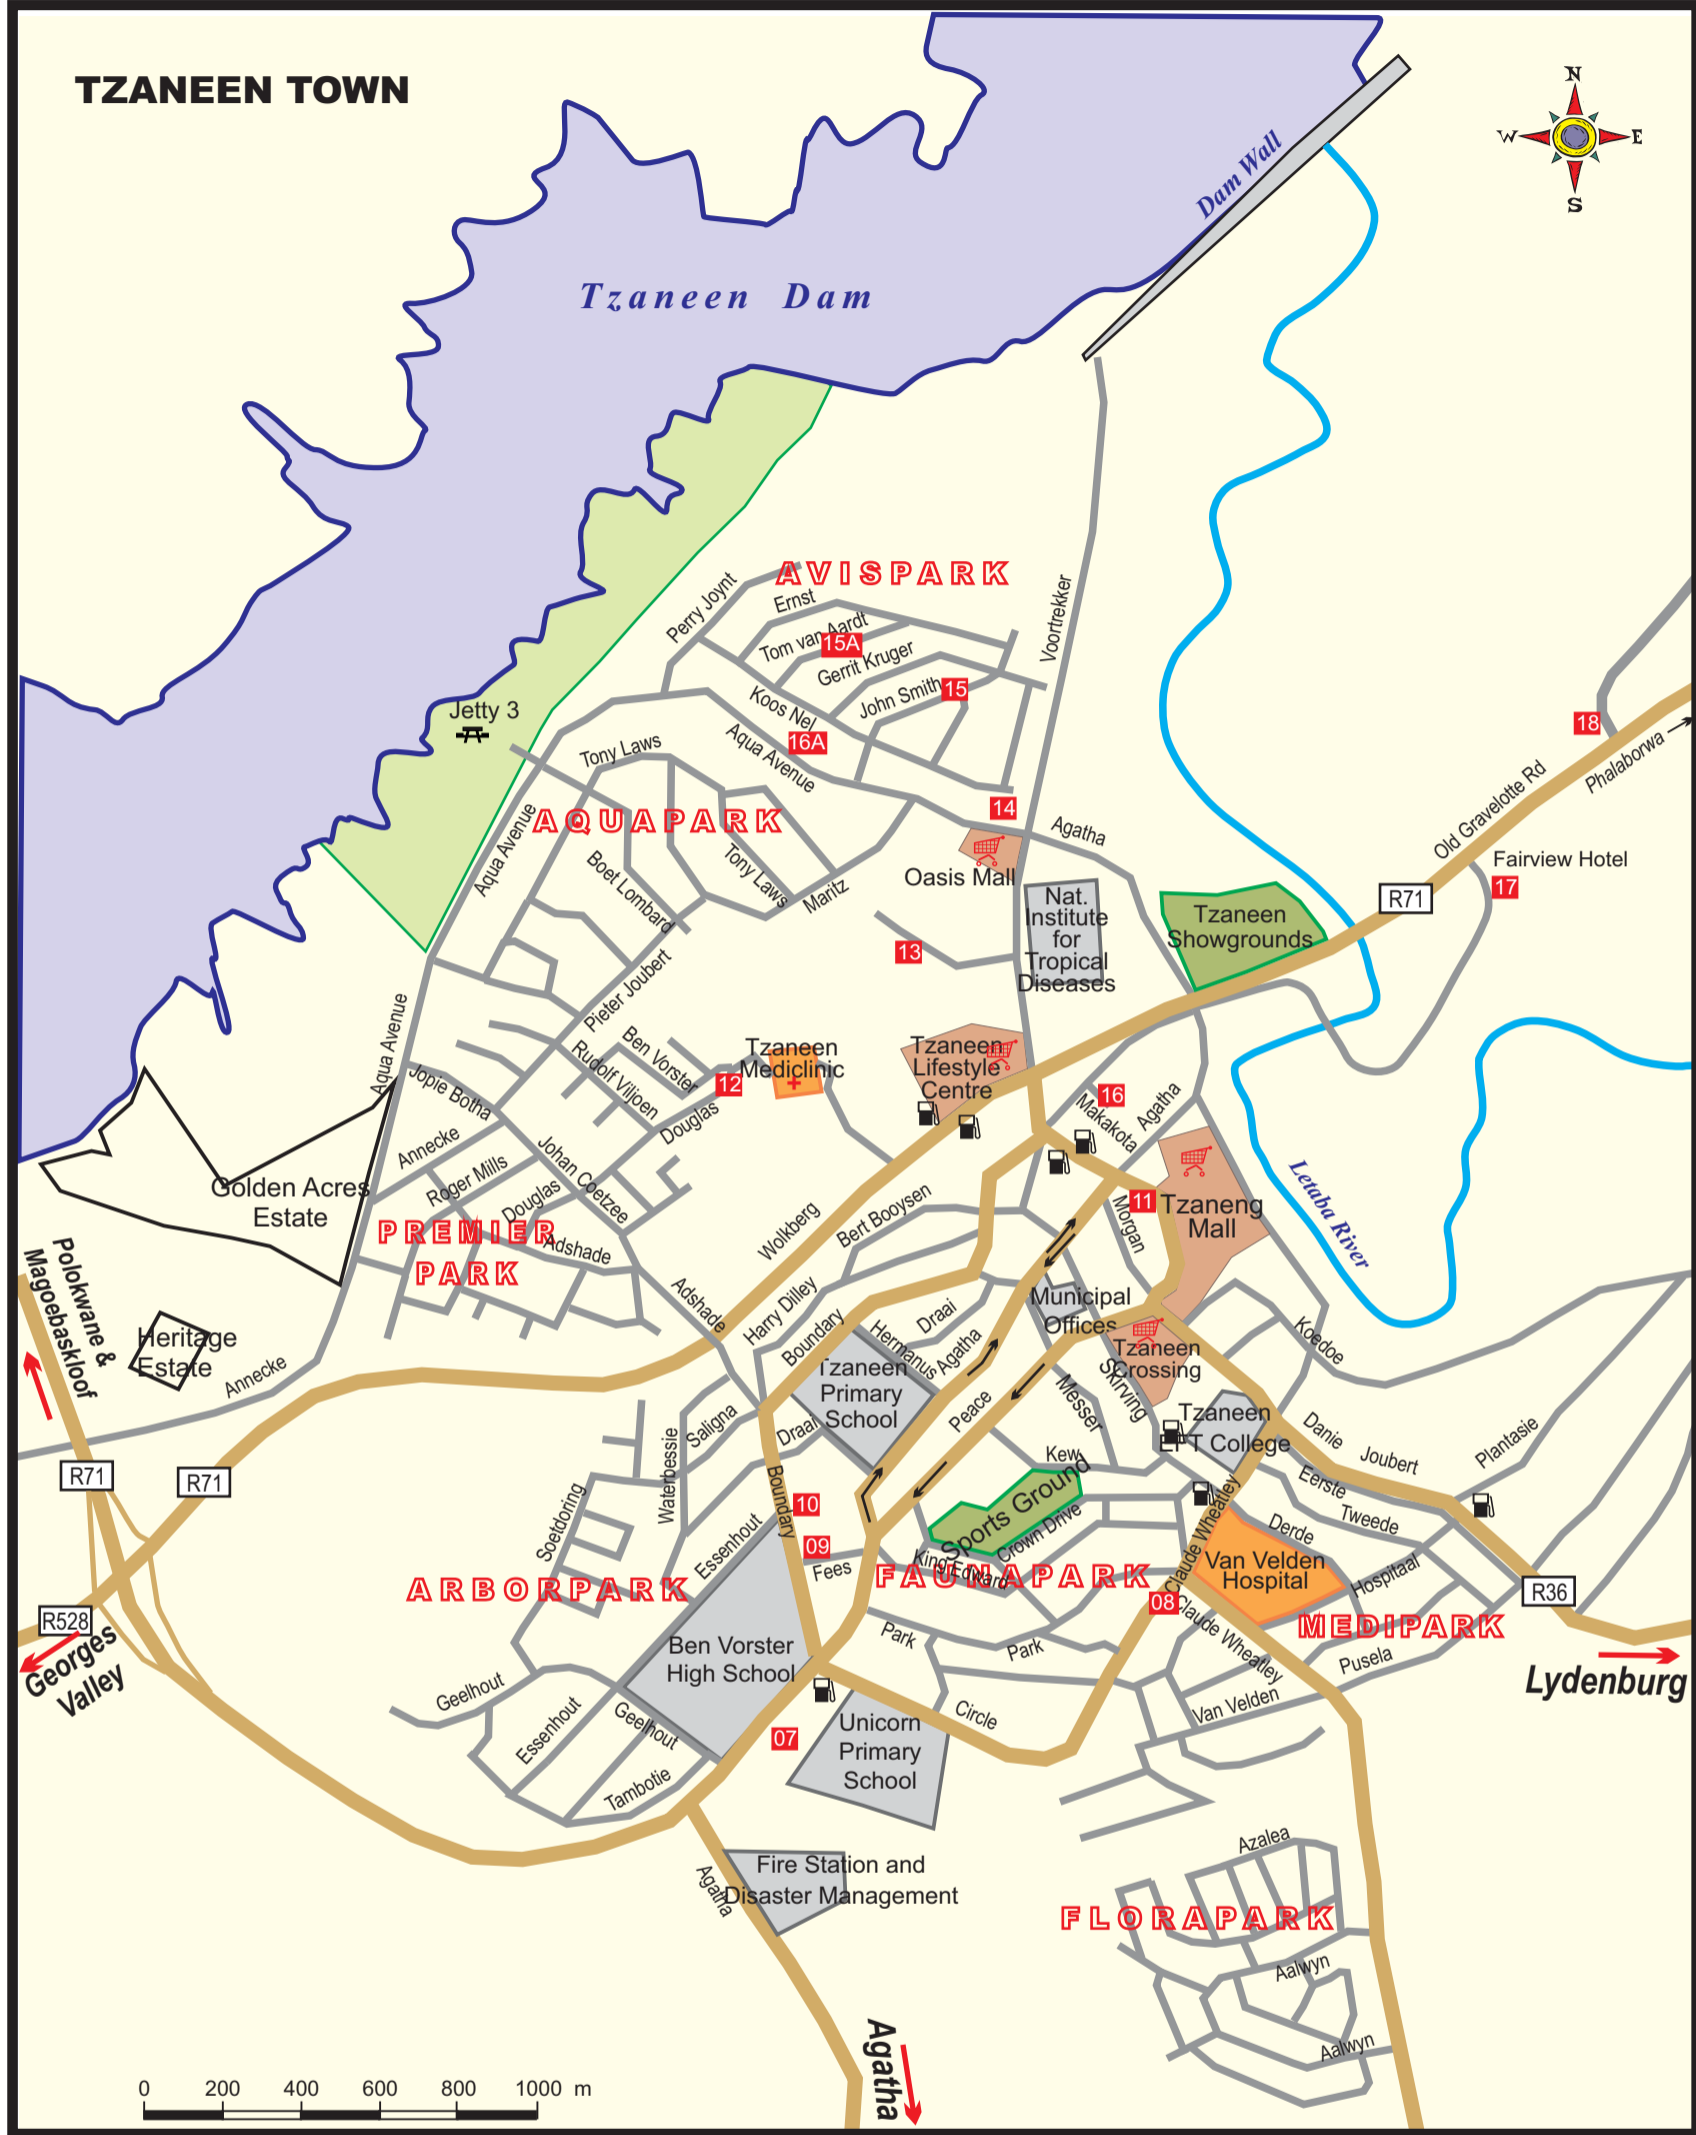

TZANEEN TOWN

0 200 400 600 800 1000 m

Lydenburg

Agatha

Polokwane & Magoebaskloof

Georges Valley

Golden Acres Estate

Heritage Estate

Tzaneen Dam

Dam Wall

AVIS PARK

AQUA PARK

PREMIER PARK

ARBOR PARK

FAUNA PARK

MEDI PARK